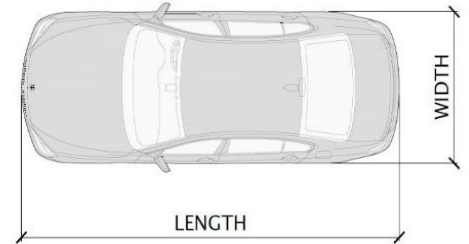

PARKING DIMENSIONS

1-3 Railway Pde. Cremorne VIC

ZONE A

EXPANDERPARK -2 + 3 SYSTEM

Maximum Car Weight: 2200kg

ABOVE GROUND

1600 mm = Max Height

4900 mm = Max Length

2170 mm = Max Width

GROUND LEVEL

2000 mm = Max Height

5100 mm = Max Length

2400 mm = Max Width

BELOW GROUND

2000 mm = Max Height

5100 mm = Max Length

1600 mm = Max Width

GROUND LEVEL

2000 mm = Max Height

5100 mm = Max Length

2330 mm = Max Width

BELOW GROUND

1600 mm = Max Height

5100 mm = Max Length