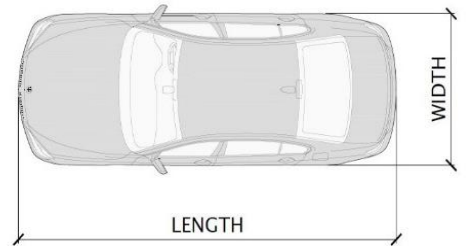

ZONE B

EXPANDERPARK -3 + 3 SYSTEM

Maximum Car Weight: 2200kg

ABOVE GROUND

1600 mm = Max Height

4900 mm = Max Length

1600 mm = Max Width

GROUND LEVEL

2000 mm = Max Height

5100 mm = Max Length

2330 mm = Max Width

BELOW GROUND

1600 mm = Max Height

5100 mm = Max Length

2070 mm = Max Width