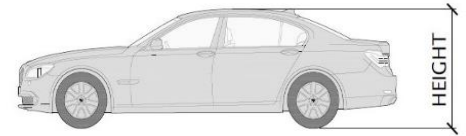

ZONE B

EXPANDERPARK -3 + 3 SYSTEM

Maximum Car Weight: 2200kg

ABOVE GROUND

1600 mm = Max Height

4900 mm = Max Length

1600 mm = Max Width

GROUND LEVEL

2000 mm = Max Height

5100 mm = Max Length

2330 mm = Max Width

BELOW GROUND

1600 mm = Max Height

5100 mm = Max Length

2070 mm = Max Width