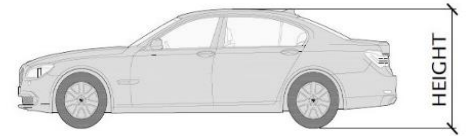

PARKING DIMENSIONS

1-3 Railway Pde. Cremorne VIC

ZONE A

EXPANDERPARK -2 + 3 SYSTEM

Maximum Car Weight: 2200kg

ABOVE GROUND

1600 mm = Max Height

4900 mm = Max Length

2170 mm = Max Width

GROUND LEVEL

2000 mm = Max Height

5100 mm = Max Length

2400 mm = Max Width

BELOW GROUND

2000 mm = Max Height

5100 mm = Max Length