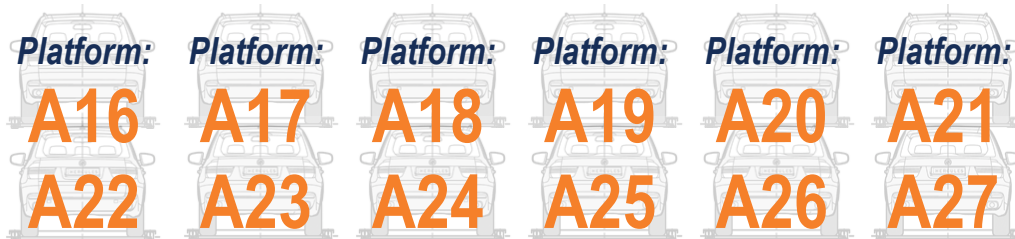

PARKING DIMENSIONS

1-3 Railway Pde. Cremorne VIC

ZONE A

EXPANDERPARK -2 + 3 SYSTEM

Maximum Car Weight: 2200kg

ABOVE GROUND

1600 mm = Max Height

4900 mm = Max Length

2170 mm = Max Width

GROUND LEVEL

2000 mm = Max Height

5100 mm = Max Length

2400 mm = Max Width

BELOW GROUND

2000 mm = Max Height

5100 mm = Max Length

2050 mm = Max Width

ONLY PRESS THE EMERGENCY BUTTON IN THE EVENT OF A HAZARD ONBOARD. To reset just twist the button (before twisting the red mushroom-button, verify that the danger is no longer present).

PARKING DIMENSIONS

1-3 Railway Pde. Cremorne VIC

ZONE B

EXPANDERPARK -3 + 3 SYSTEM

Maximum Car Weight: 2200kg

ABOVE GROUND

1600 mm = Max Height

4900 mm = Max Length